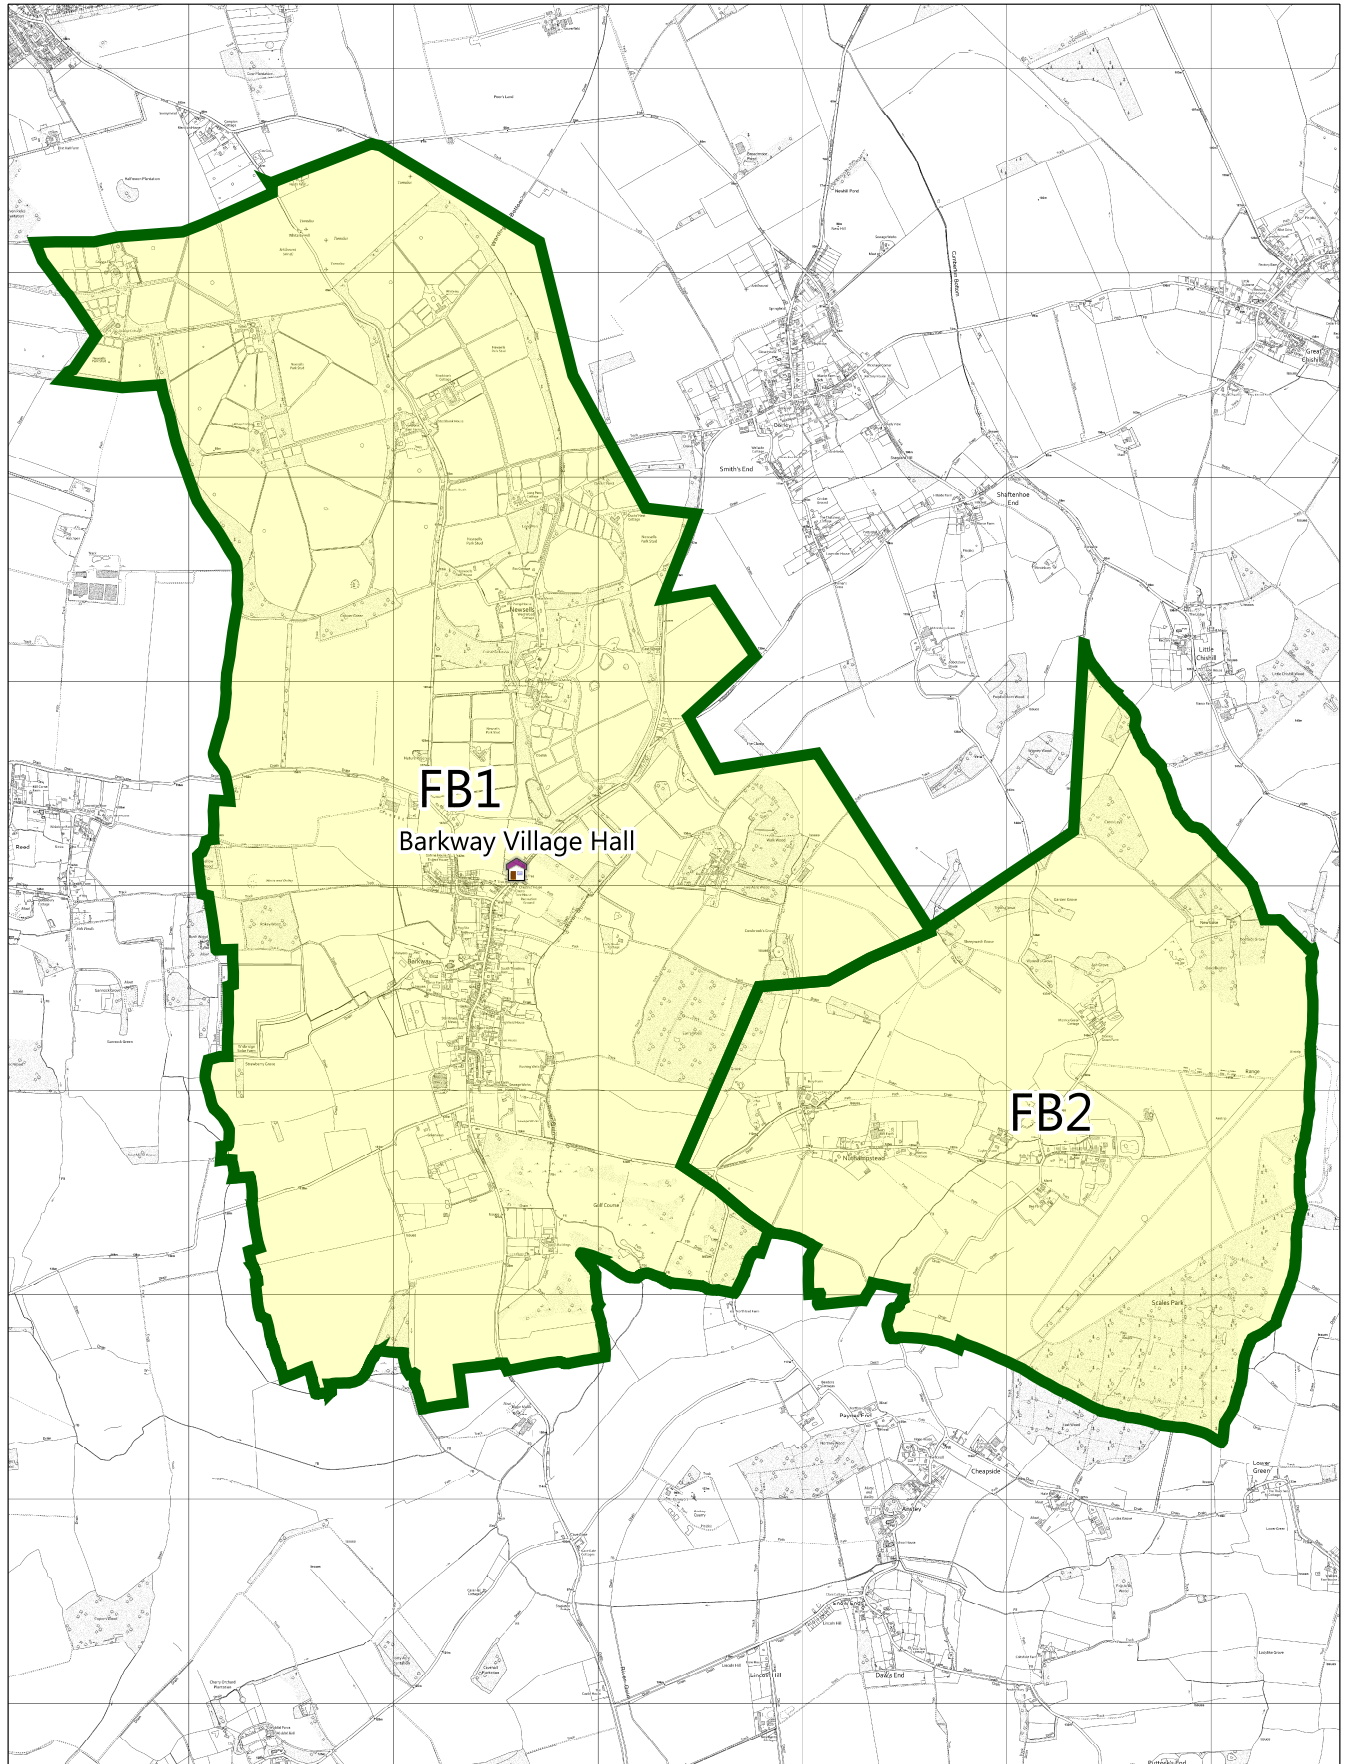

Barkway Village Hall - Ermine Ward

Barkway Village Hall, Cambridge Road,
Barkway, SG8 8BS

NORTH HERTFORDSHIRE DISTRICT COUNCIL

Scale: 1:37000
Date: 13:08:19

© Crown copyright and database rights 2019 Ordnance Survey 100018622